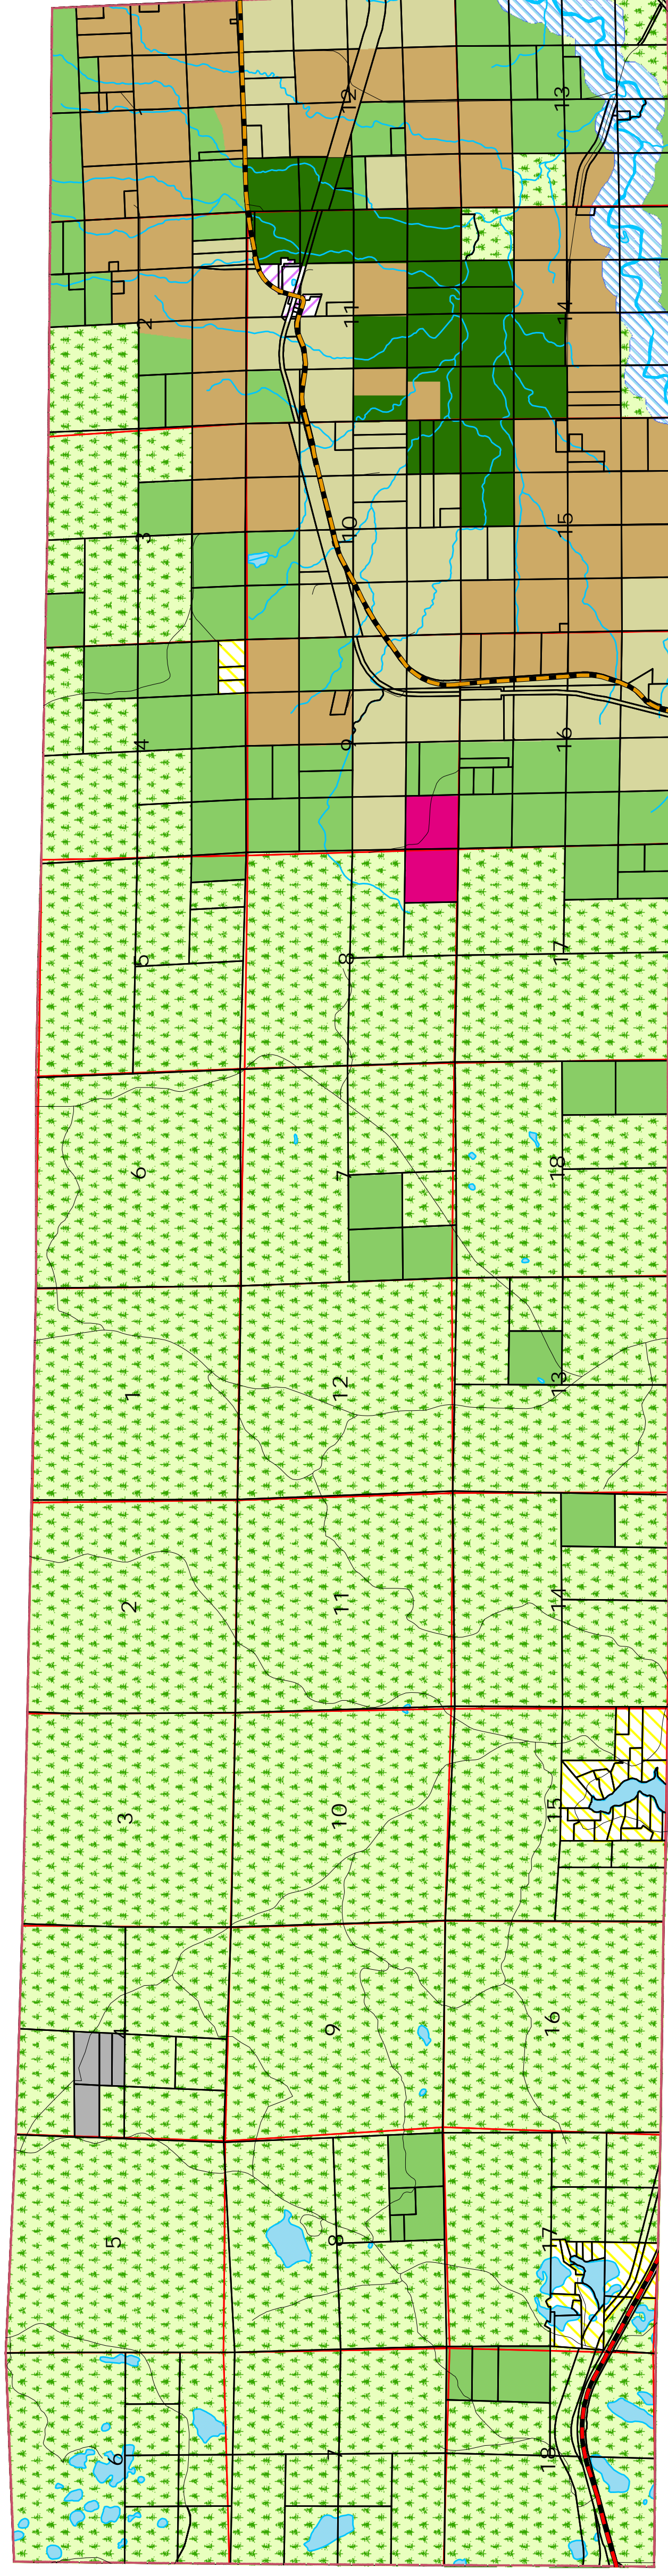

Town of Pilsen Future Land Use

- Public Forest
- Industrial (or Private) Forest
- Forest - Limited Residential
- Agricultural Core
- Agricultural - Limited Residential
- Rural - Moderate Residential
- Shoreland - Concentrated Residential
- Shoreland Recreation

- Village Mixed Use
- Village Residential
- Commercial
- Industrial
- Mining Overlay
- Natural Resources Protection *
- Tribal Lands Overlay
- Municipal / Institutional

- Roads**
- Federal
- State
- County
- Town
- Private
- Water

- Section Line
- Municipal Boundary
- County Boundary
- Sanitary District

*The NRP Overlay shall be referenced on a separate map