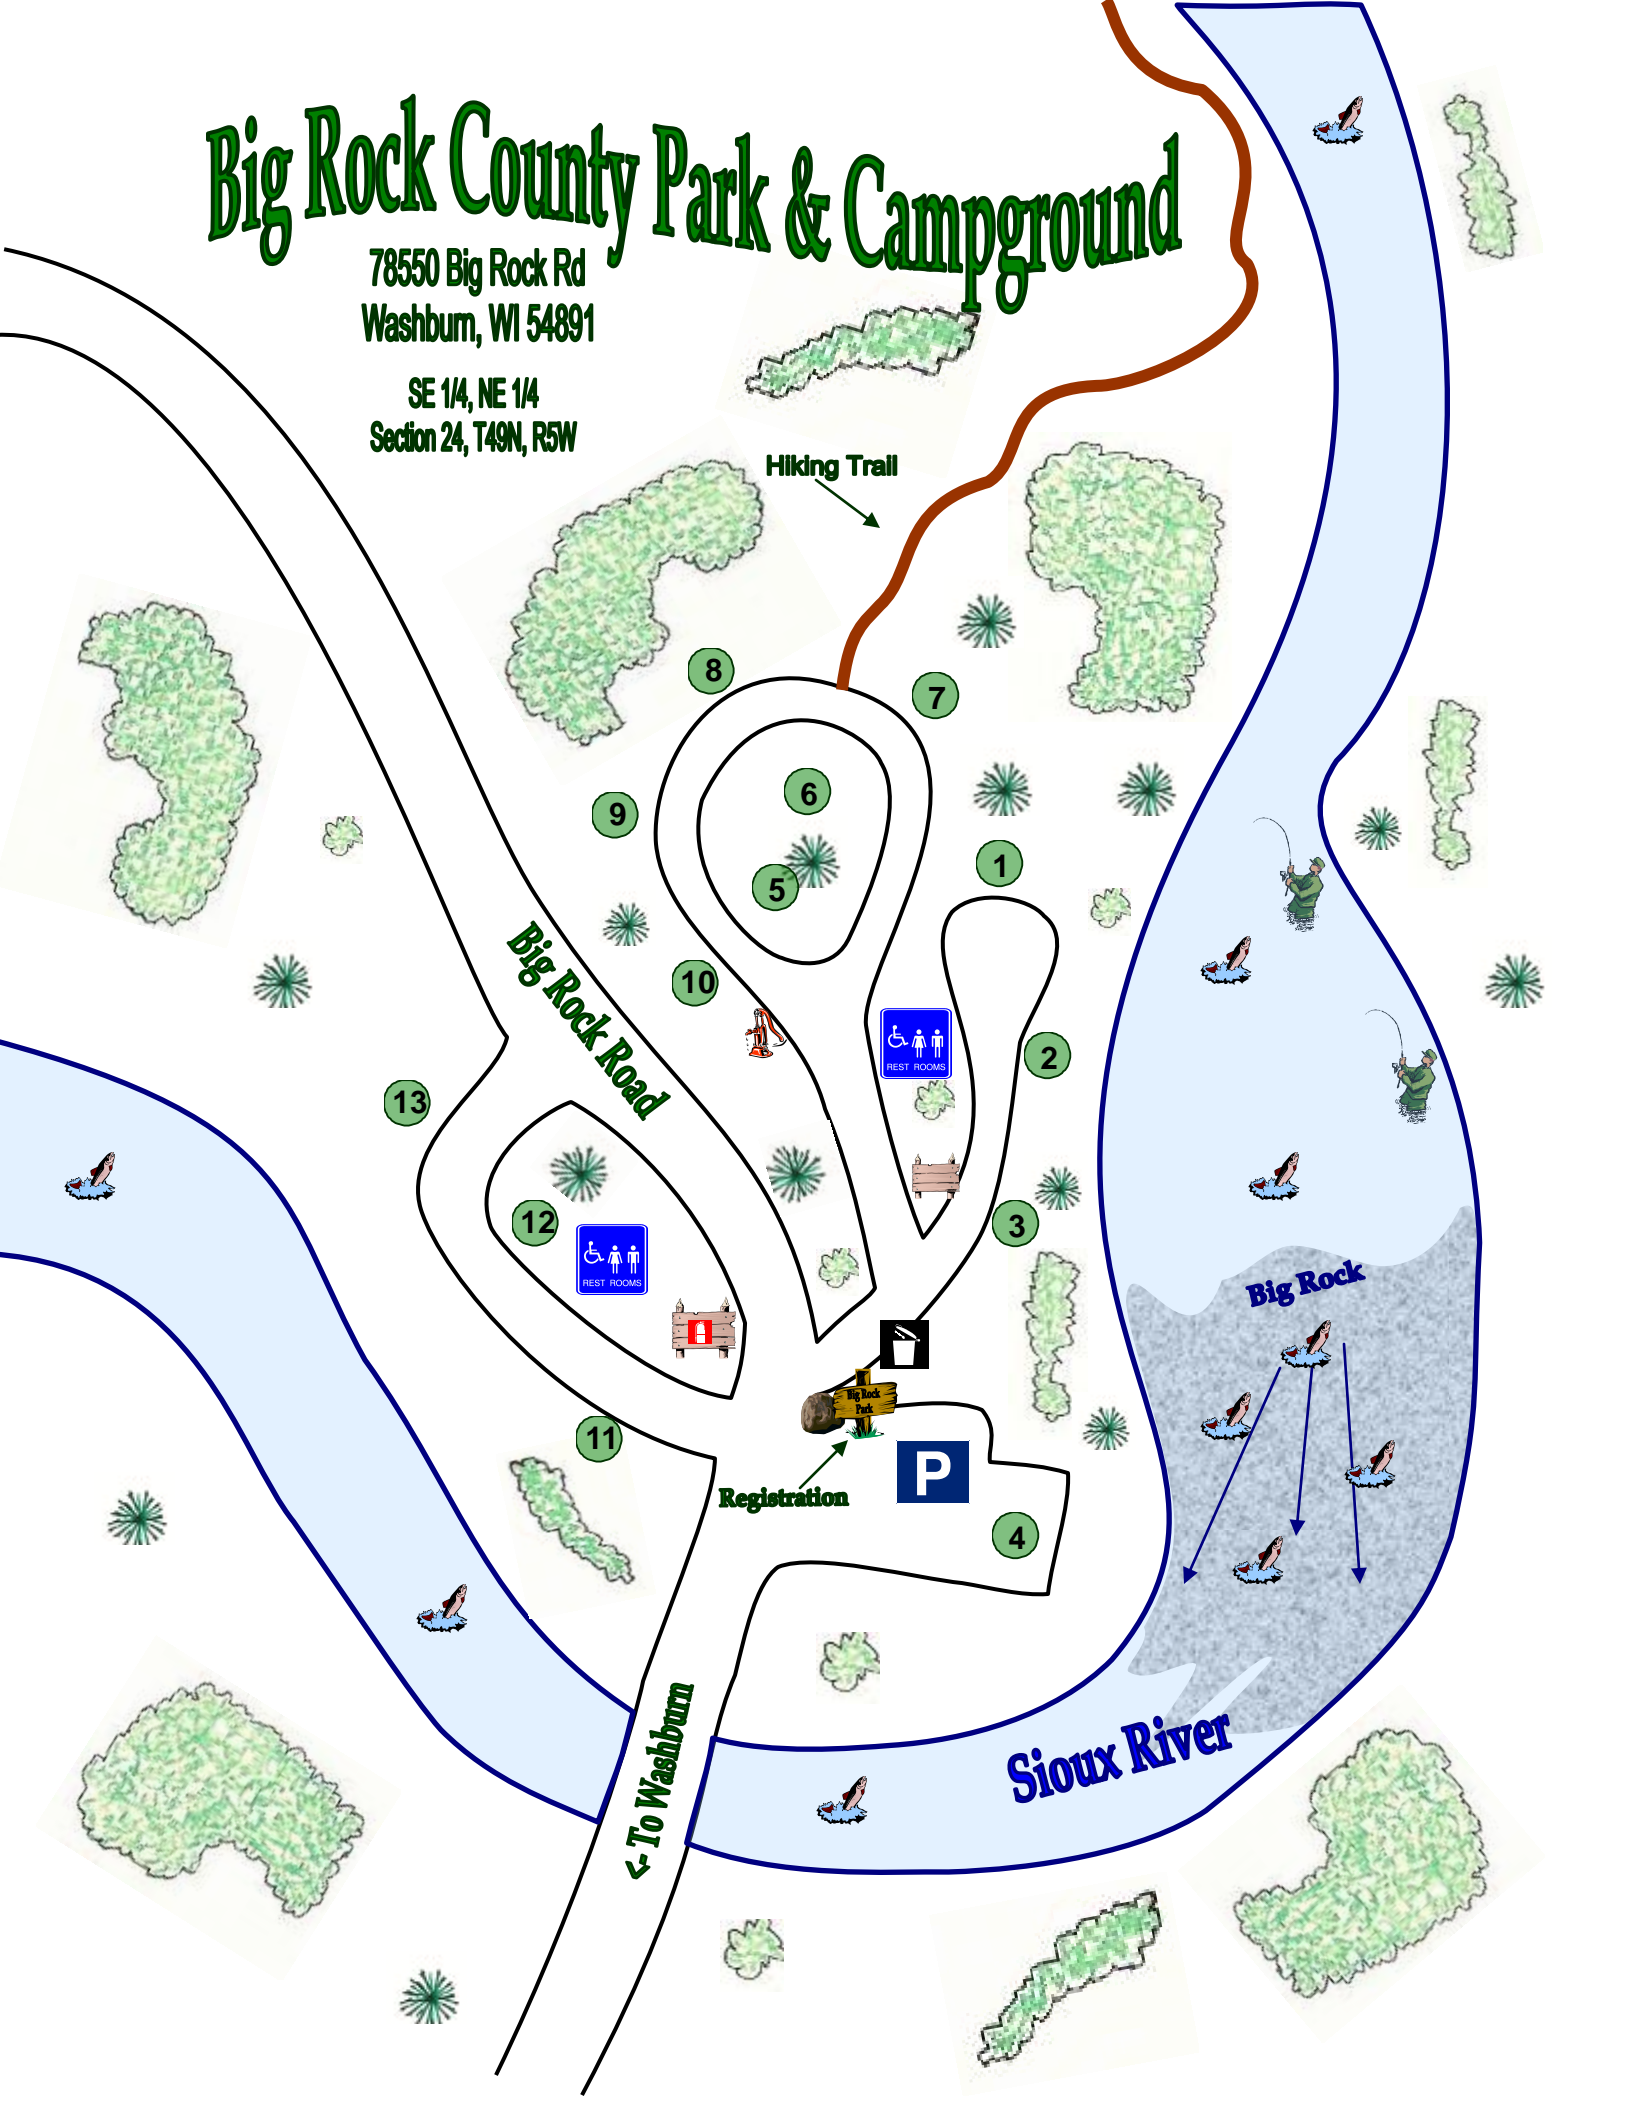

Big Rock County Park & Campground

78550 Big Rock Rd
Washburn, WI 54891

SE 1/4, NE 1/4
Section 24, T49N, R5W

Hiking Trail

Big Rock Road

Big Rock

Sioux River

← To Washburn