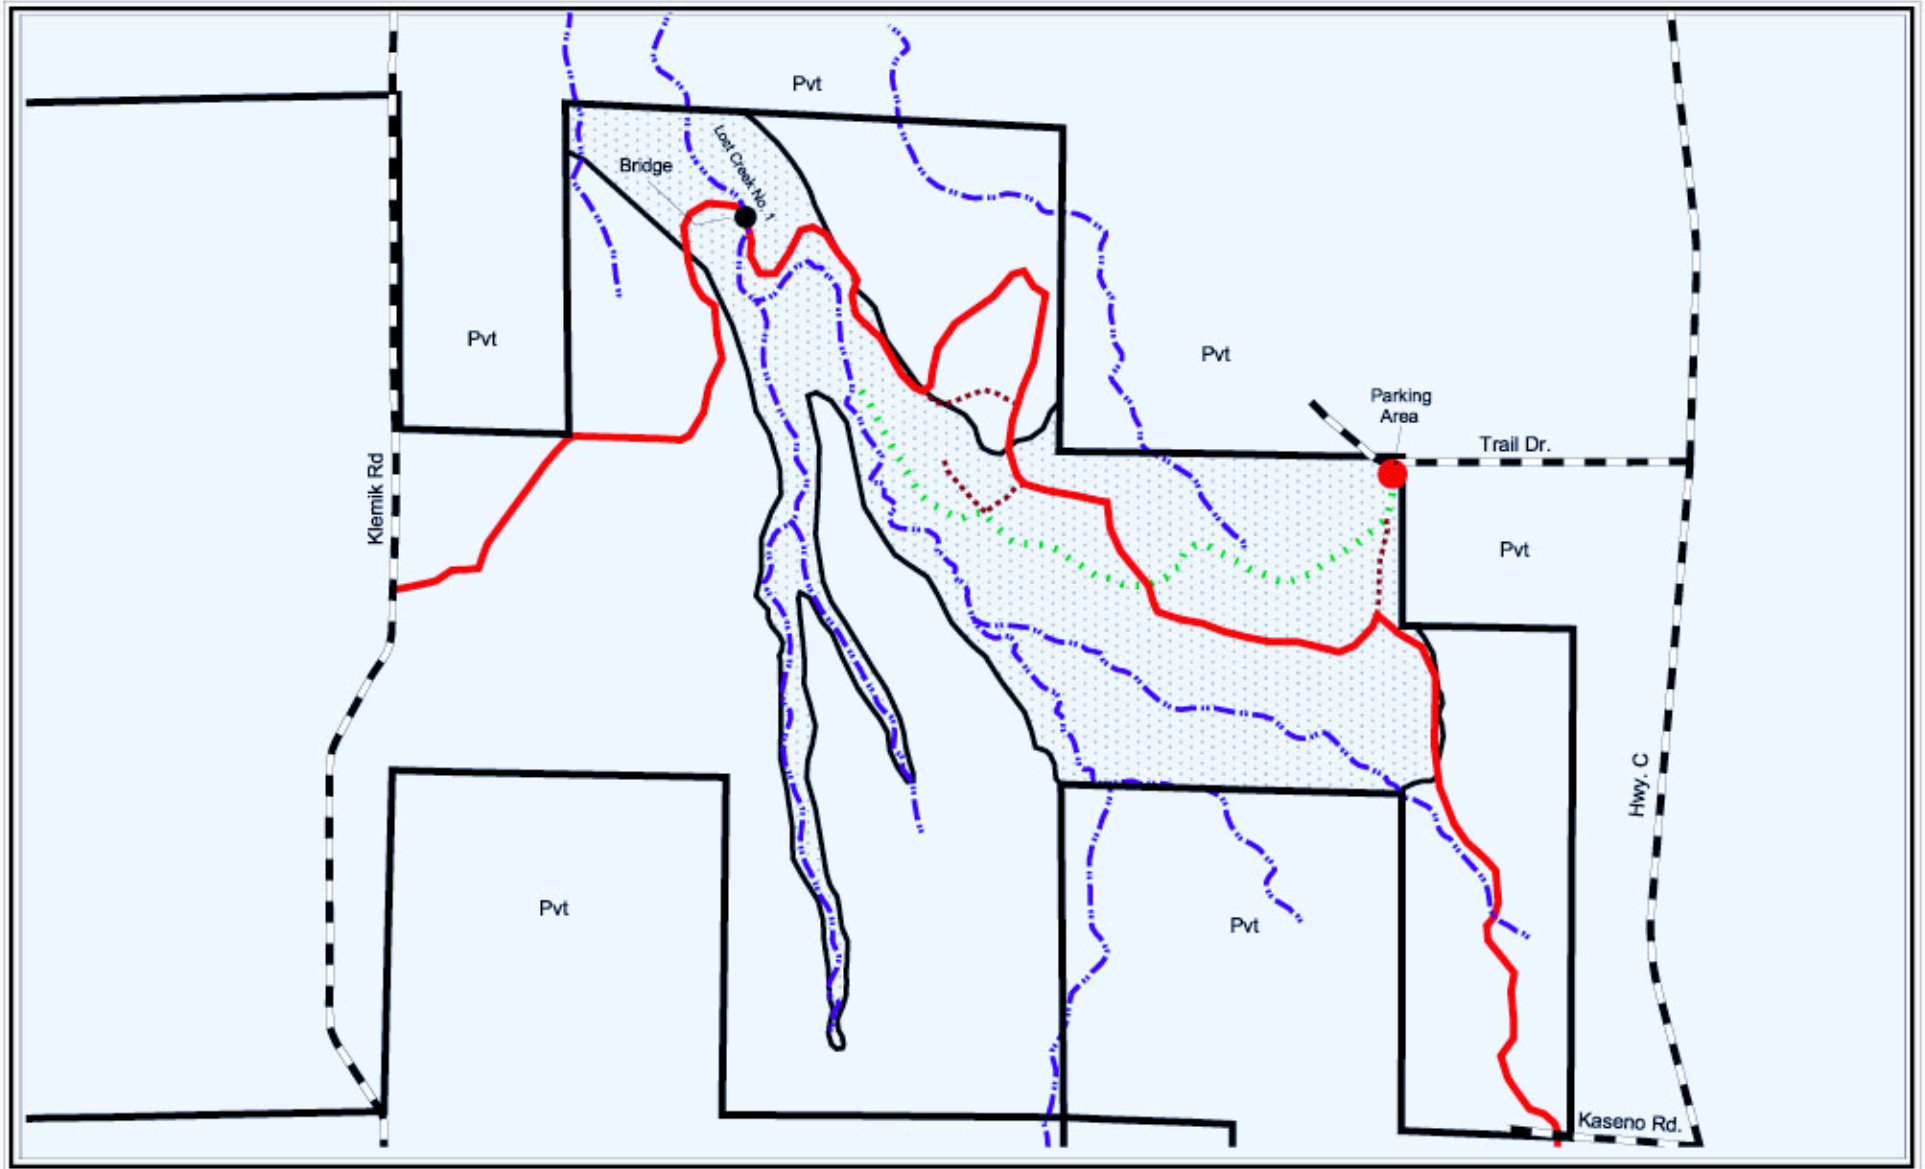

Special Mangement Area  
**Lost Creek Falls Scenic Area**  
*(T50N - R6W)*

0 1320 Feet

Legend	
	Roads
	Streams
	Hiking Trail
	Snowmobile Trail
	Old Logging Roads
	Boundary Lines
	Lost Creek Falls Scenic Area

Total Acres  
334