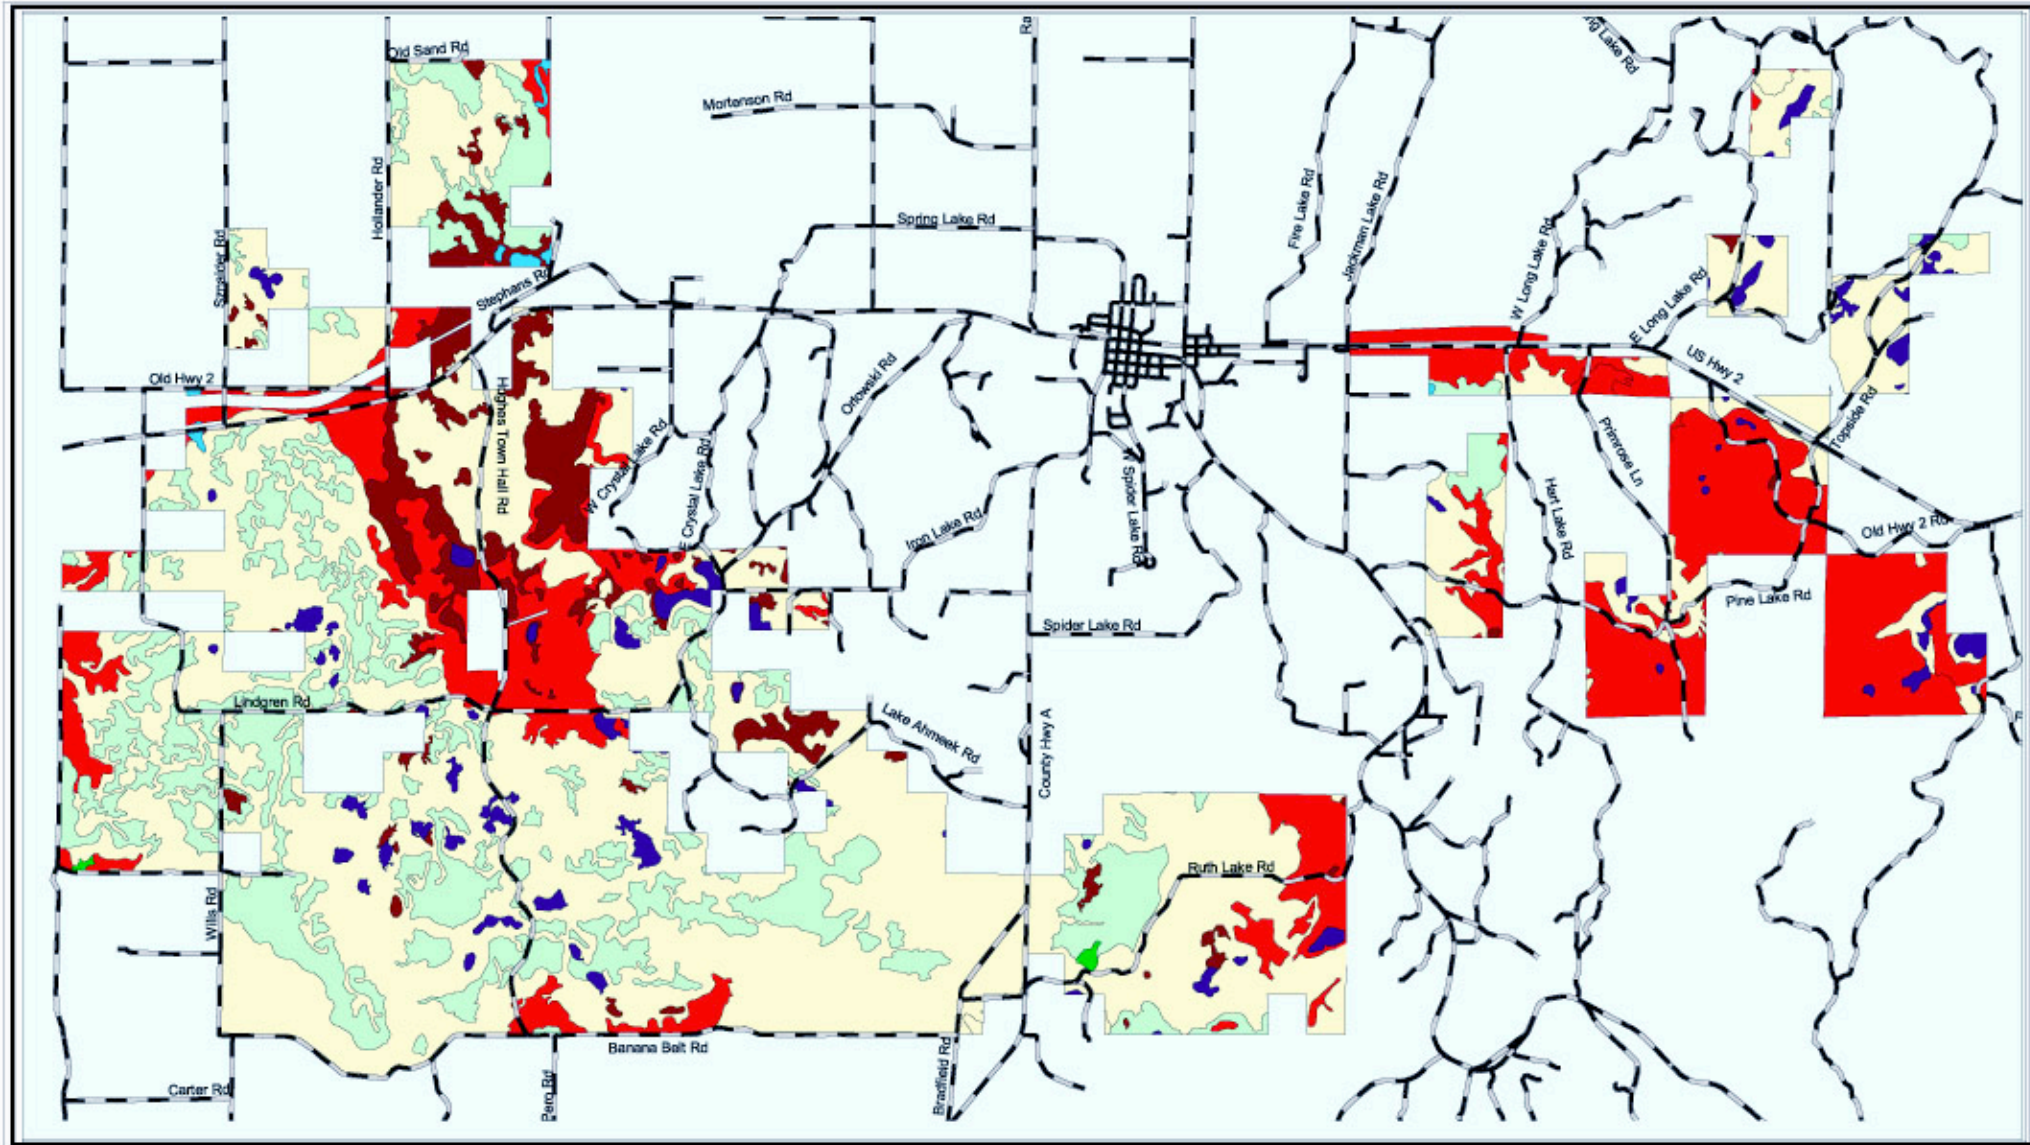

# Bayfield County Forest Soil Types

## IRMU 4

Scale  
0 1 2 Miles