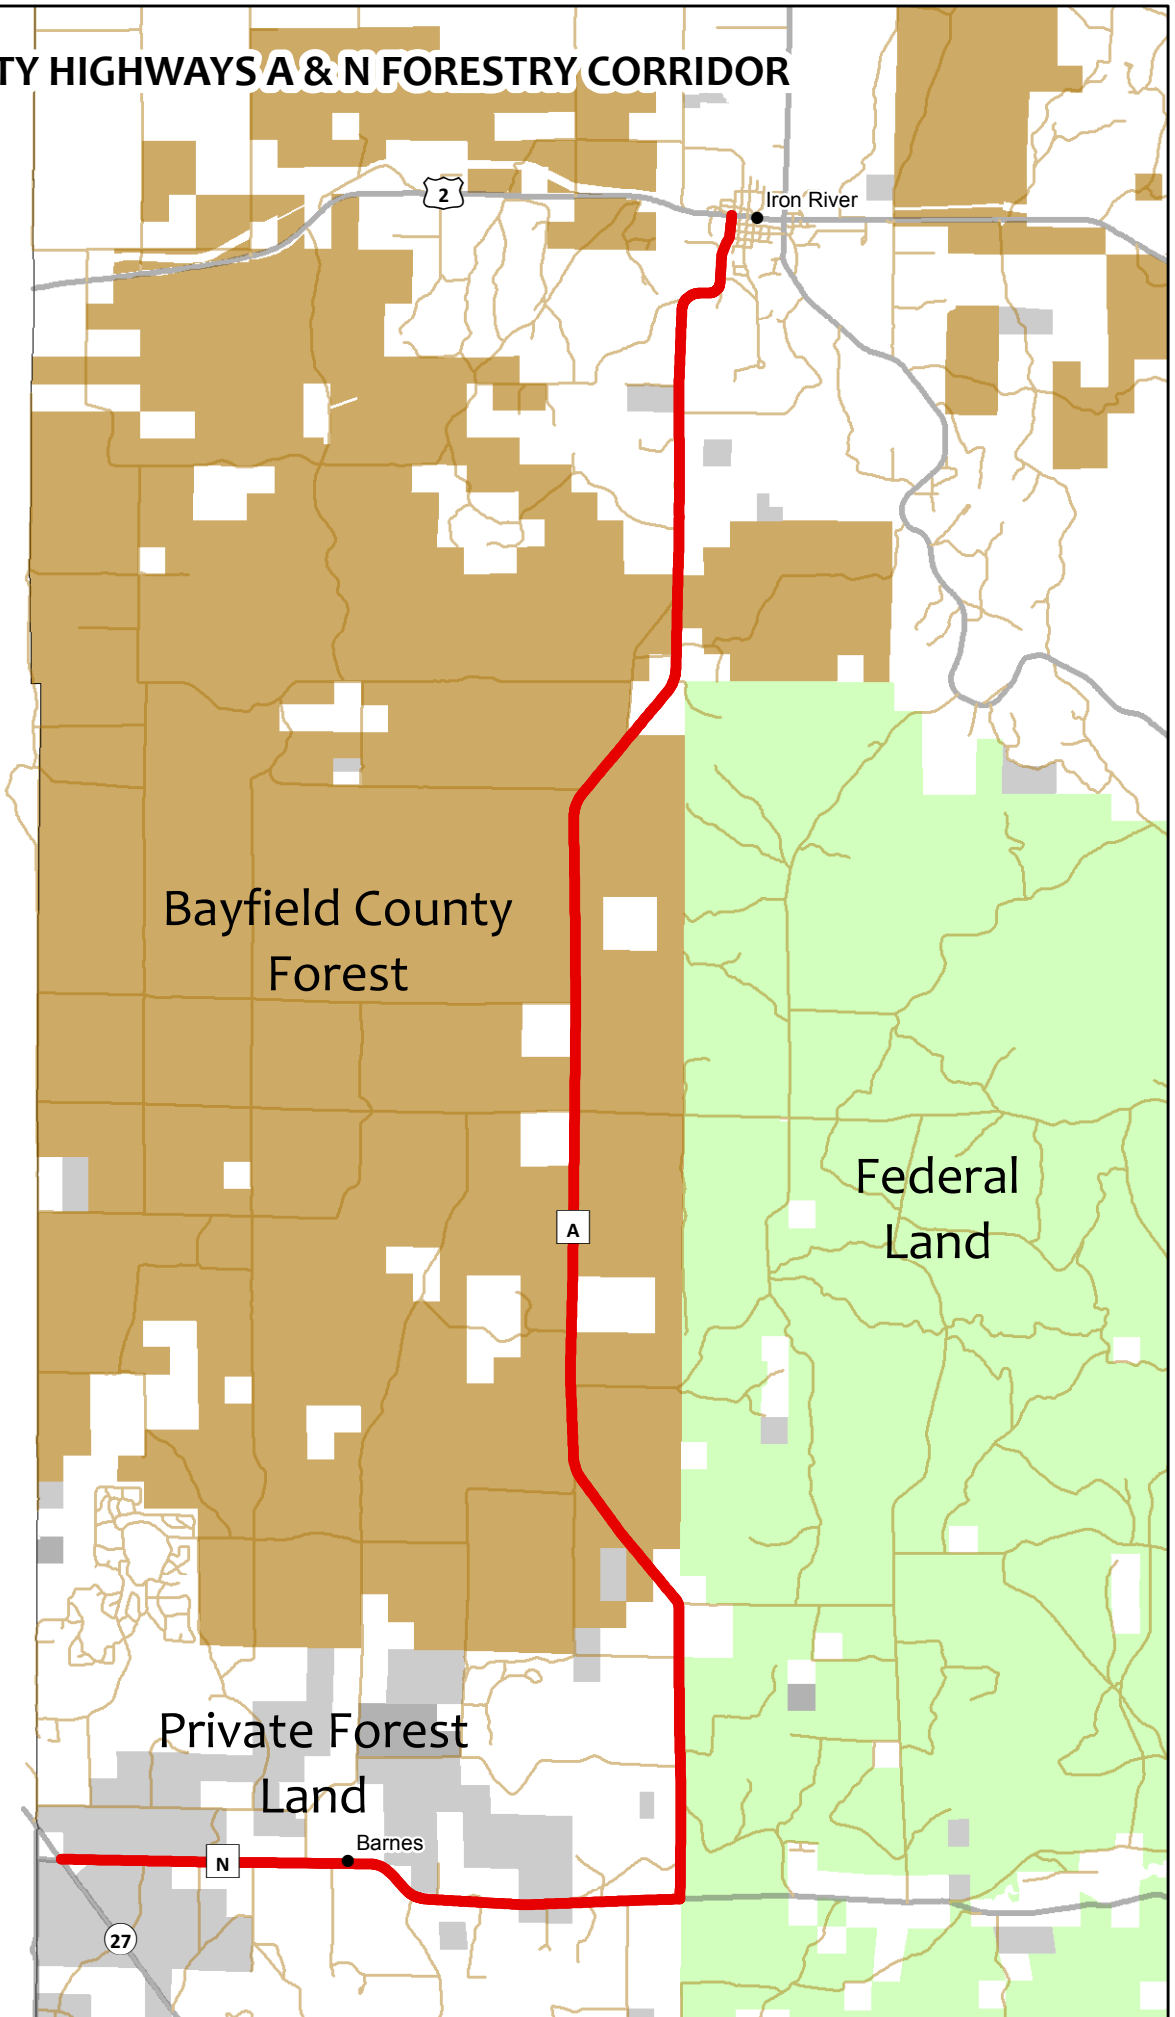

BAYFIELD COUNTY HIGHWAYS A & N FORESTRY CORRIDOR FOREST LANDS

- Community
- Project Area
- Highway
- Town or Forest Road
- Federal Land
- County Forest
- Private Managed Forest Land (Open & Closed)
- Private Forest Crop

1 in = 1.77 miles

Information contained on this map is advisory.
Map accuracy is limited by the quality of the
public documents from which it was prepared.
This map is not intended as a substitute
for an accurate field survey.